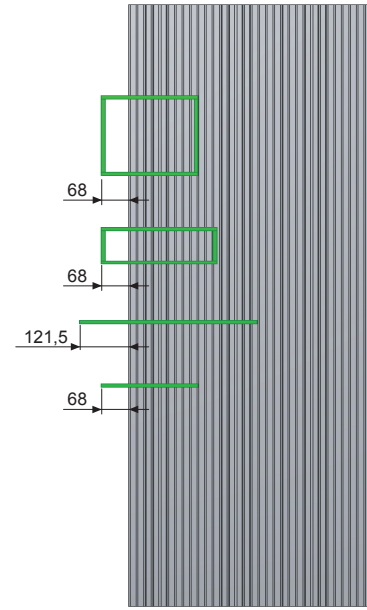

Bryce plus

Beams

Canyon