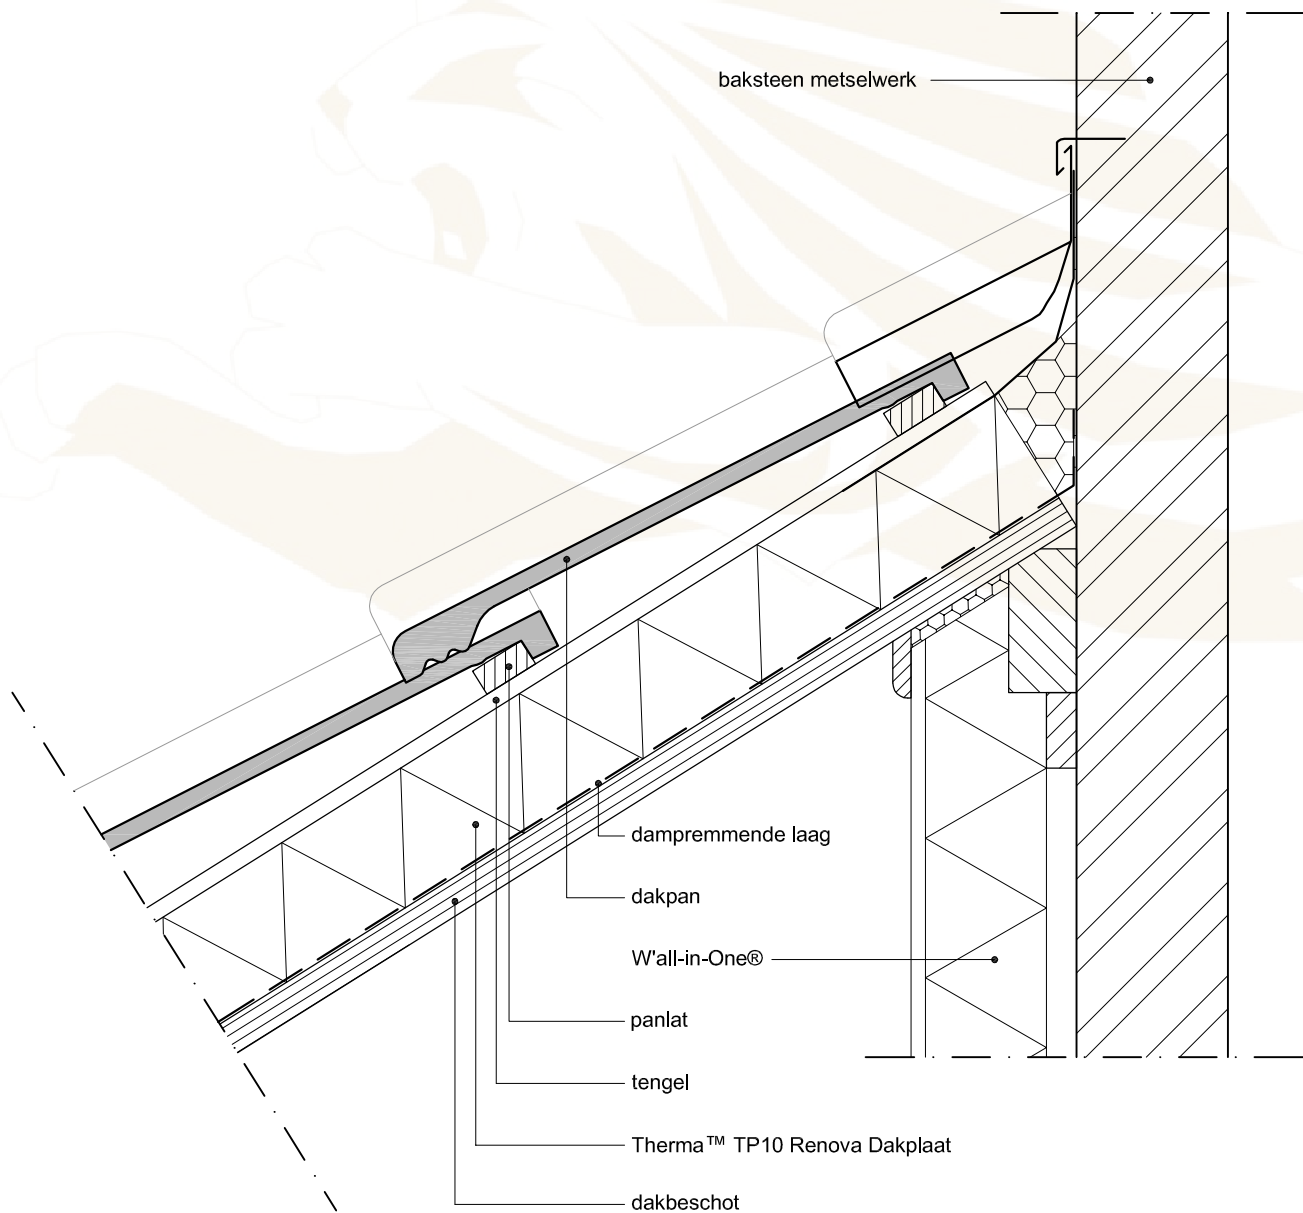

nieuwe situatie

Kingspan Insulation BV
Lingewei 8
4004 LL Tiel
Netherlands
Tel: +31(0)344 675 224
Fax: +31(0)344 675 234
E-mail: technical@kingspaninsulation.nl

www.kingspaninsulation.nl

THIS CAD DRAWING (electronic or paper format) AND THE COPYRIGHT THEREON ARE THE PROPERTY OF **KINGSPAN INSULATION BV** AND MUST NOT BE REPRODUCED IN PART OR IN WHOLE OR PASSED ON TO OTHERS WITHOUT PERMISSION

Therma™ TP10 Renova Dakplaat

Kingspan Insulation

Drawing No:
King - N04

Scale:
1:5 @ A4