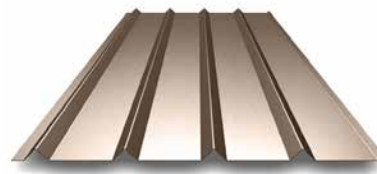

SAB-Pyramid 19/520

mm	kg/m²
0,63	5,94
0,75	7,08
0,88	8,30